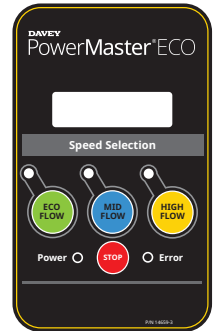

Low Energy Operation:

Your PowerMaster ECO Series pump has 3 speed settings which are also programmable:

1. Eco Flow – Lowest Speed
2. Mid Flow – Medium Speed
3. High Flow – Highest Speed

- Eco Flow mode provides the lowest speed and therefore the greatest energy savings.
- For programmable speed options and settings, please contact Davey, your Davey dealer or Davey pool pump installation professional.