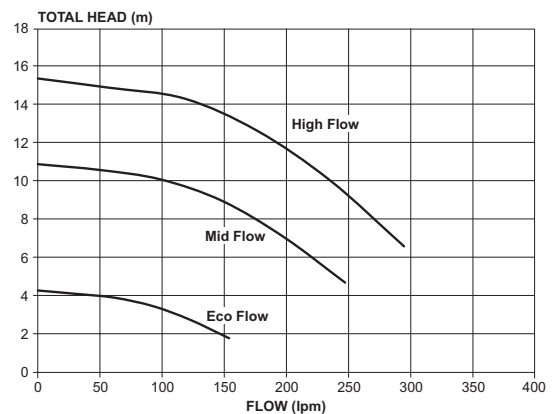

HYDRAULIC PERFORMANCE