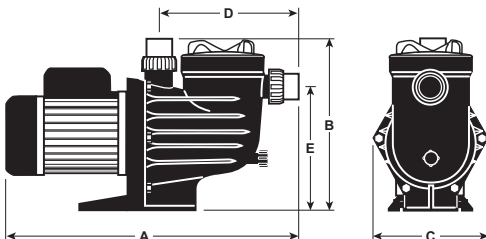

DIMENSIONS (mm)

Model	A	B	C	D	E	Mounting Holes Diameter	Inlet PVC	Outlet PVC	Net Weight (kg)
PMECO	705	330	250	305	246	10	*40/50	*40/50	16.75